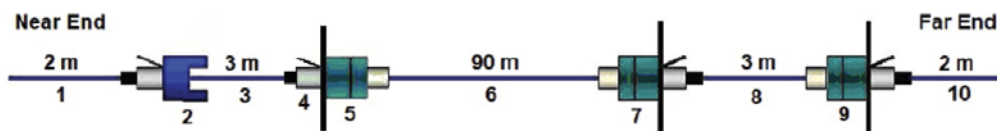

3rd Party Performance Test for 4 Connector Channel as per ANSI/TIA-568.2-D

Component Id	Manufacturer	Description	Part number
1, 10	3C3	S/FTP LSZH Patch Cord	23350-0200
2	3C3	Faceplate / Shielded Outlet	14041 / 12319
3	3C3	S/FTP LSZH Single-Ended Patch Cord	85601-0300
4	3C3	Shielded Field Terminable Plug	12919
5, 7	3C3	Patch Panel / Shielded Outlet	11810 / 12319
6	3C3	S/FTP LSZH Horizontal Cable	10310
8	3C3	S/FTP LSZH Single-Ended Patch Cord	85600-0300
9	3C3	Patch Panel / Shielded Outlet	11820 / 12319