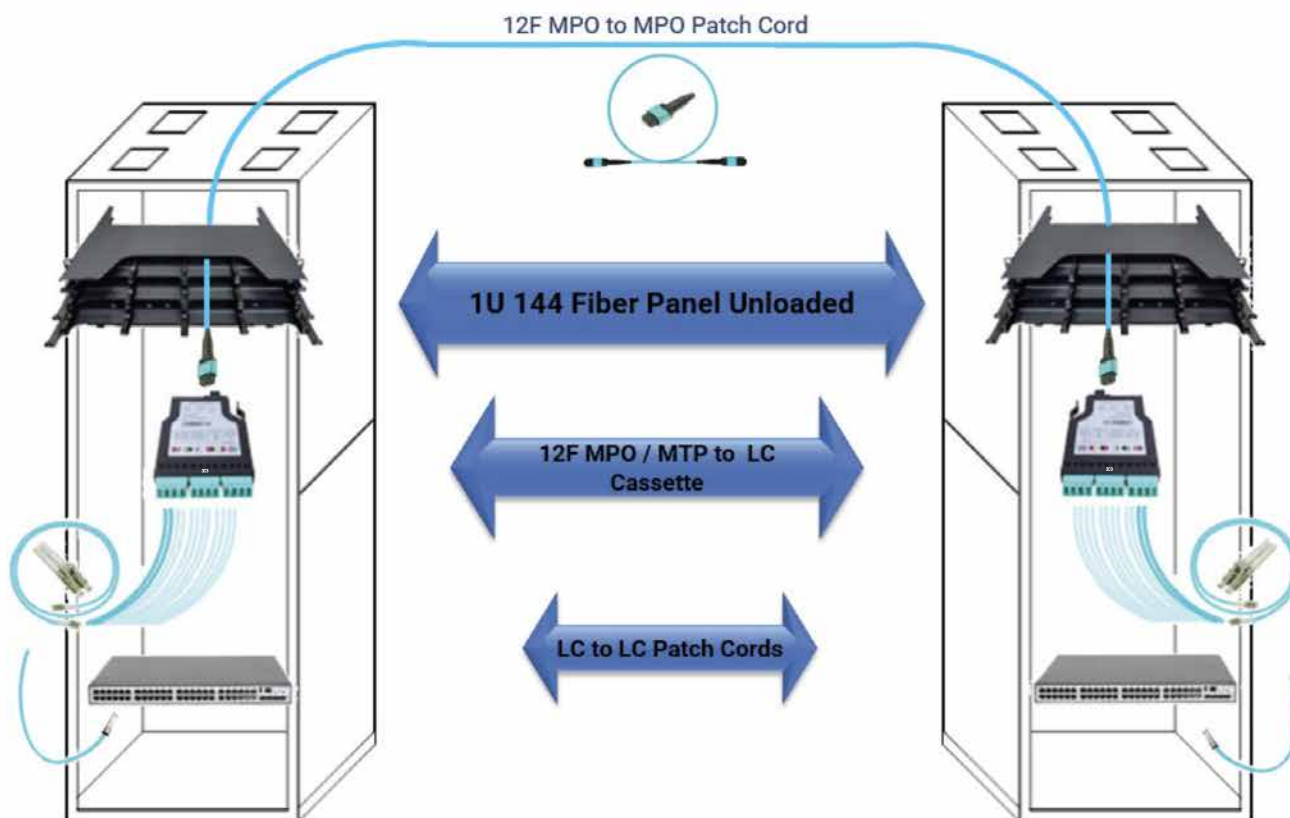

Illustration of Ultra High-Density Pre-terminated Fiber Solution